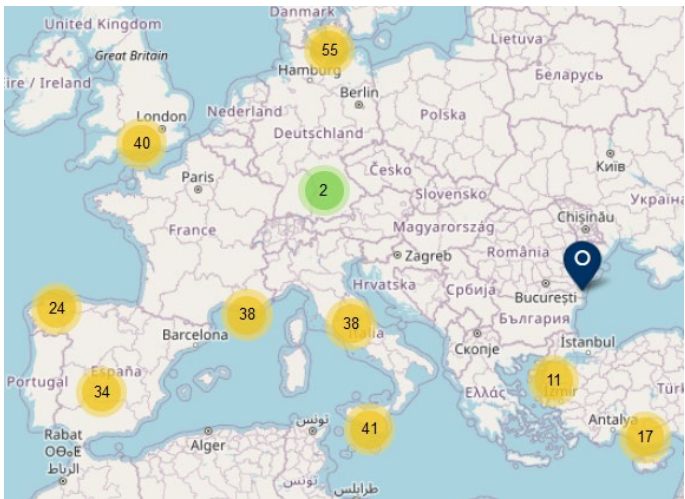

This free online event is hosted by the Fraunhofer Institute for Wood Research, Wilhelm-Klauditz-Institut WKI on September 19, 2023 and is in German.

Information and registration here: https://www.wki.fraunhofer.de/en/events/online-seminars/2023/webinar_78.html

 Comment 0  Favorite

All Hands on Deck

Map

All Hands on Deck

Events

The screenshot shows the 'All Hands on Deck' mobile application interface. At the top, there is a navigation bar with icons for Home, Groups, Map, and Members. The main header reads 'All Hands on Deck'. Below this, the section is titled 'Events for Sep 2023'. A search bar is present with the placeholder text 'Search for events'. The calendar view is set to 'THIS MONTH' and 'Sep 2023'. The calendar grid shows dates from the 28th to the 10th. A modal window is open for an event on September 29th, titled 'Workshop'. The event details include the time 'Sep 29, 9:00 am - 9:45 am', the Zoom link 'https://fau.zoom-x.de/j/61713331865?pwd=Y3hETmtvL3d2VUJWenFWb1lYQXkwUT09', the Session ID '617 1333 1865', and the Passcode '3185...'. The background of the app features a blue and white network graphic.