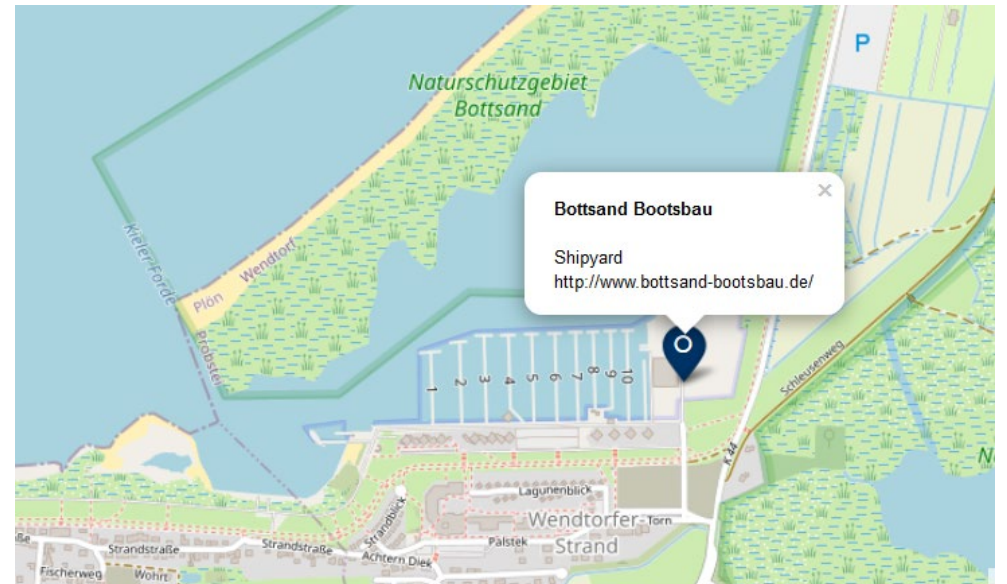

 Comment 0  Favorite

All Hands on Deck

Map

All Hands on Deck

Events

The screenshot shows the 'All Hands on Deck' mobile application interface. At the top, there is a navigation bar with icons for Home, Groups, Map, and Members. The main header reads 'All Hands on Deck'. Below this, the section is titled 'Events for Sep 2023'. A search bar is present with the placeholder text 'Search for events'. The calendar view is set to 'THIS MONTH' and 'Sep 2023'. The calendar grid shows dates from the 28th to the 10th. A modal window is open for an event on September 29th, titled 'Workshop'. The event details include the time 'Sep 29, 9:00 am - 9:45 am', the Zoom link 'https://fau.zoom-x.de/j/61713331865?pwd=Y3hETmtvL3d2VUJWenFWb1lYQXkwUT09', the Session ID '617 1333 1865', and the Passcode '3185...'. The background of the app features a blue and white network graphic.