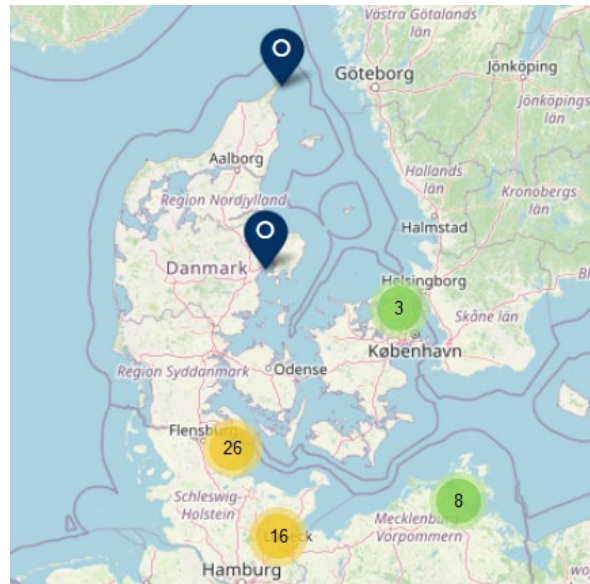

This free online event is hosted by the Fraunhofer Institute for Wood Research, Wilhelm-Klauditz-Institut WKI on September 19, 2023 and is in German.

Information and registration here: https://www.wki.fraunhofer.de/en/events/online-seminars/2023/webinar_78.html

 Comment 0  Favorite

All Hands on Deck

Map

All Hands on Deck

Events

The screenshot shows the 'All Hands on Deck' mobile application interface. At the top, there is a navigation bar with icons for Home, Groups, Map, and Members. The main header reads 'All Hands on Deck'. Below this, the section is titled 'Events for Sep 2023'. A search bar is present with the placeholder text 'Search for events'. The calendar view is set to 'THIS MONTH' and 'Sep 2023'. The calendar grid shows dates from the 28th to the 10th. A modal window is open for an event on September 29th, titled 'Workshop'. The event details include the time 'Sep 29, 9:00 am - 9:45 am', the Zoom link 'https://fau.zoom-x.de/j/61713331865?pwd=Y3hETmtvL3d2VUJWenFWb1lYQXkwUT09', the Session ID '617 1333 1865', and the Passcode '3185...'. The background of the app features a blue and white network graphic.