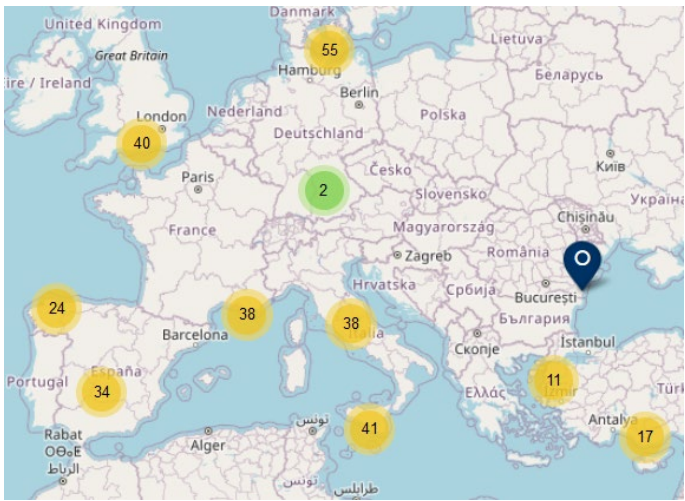

This free online event is hosted by the Fraunhofer Institute for Wood Research, Wilhelm-Klauditz-Institut WKI on September 19, 2023 and is in German.

Information and registration here: https://www.wki.fraunhofer.de/en/events/online-seminars/2023/webinar_78.html

 Comment 0  Favorite

All Hands on Deck

Digitale Karte

All Hands on Deck

Events

The screenshot displays the mobile application interface. At the top, there is a navigation bar with icons for Home, Groups, Map, and Members. The user's profile is shown as 'Hi, Evelyn'. The main content area is titled 'Events for Sep 2023' and includes a search bar and a calendar view. A modal window is open, showing details for a 'Workshop' event on September 29, 2023, from 9:00 am to 9:45 am. The event details include a Zoom link, session ID, and passcode. The calendar view shows the event scheduled for the 29th of the month.