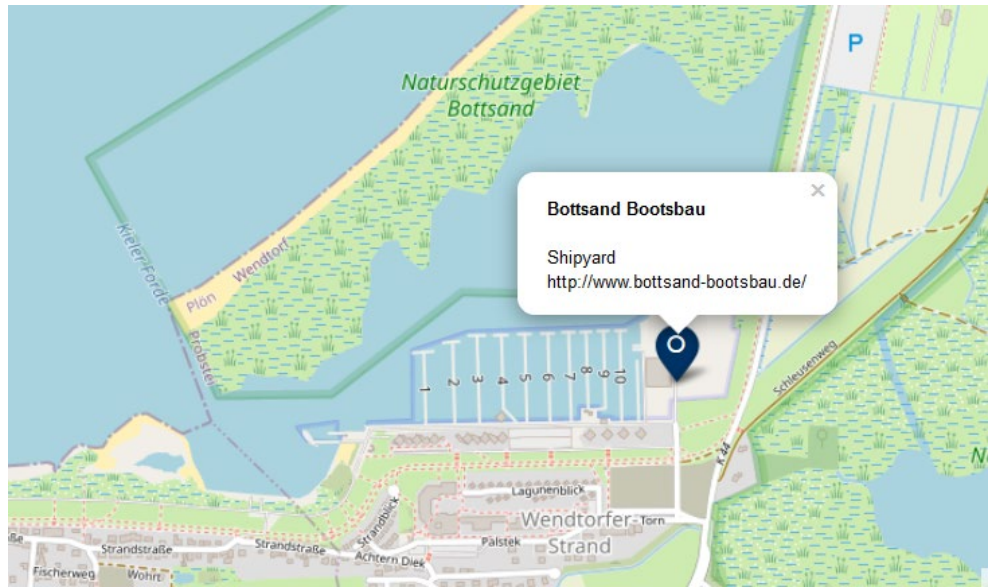

 Comment 0  Favorite

All Hands on Deck

Digitale Karte

All Hands on Deck

Events

The screenshot displays the mobile application interface. At the top, there is a navigation bar with icons for Home, Groups, Map, and Members. The user's profile is shown as 'Hi, Evelyn'. The main content area is titled 'Events for Sep 2023' and includes a search bar and a calendar view. A modal window is open, showing details for a 'Workshop' event on September 29, 2023, from 9:00 am to 9:45 am. The event details include a Zoom link, session ID, and passcode. The calendar view shows the event scheduled for the 29th of the month.