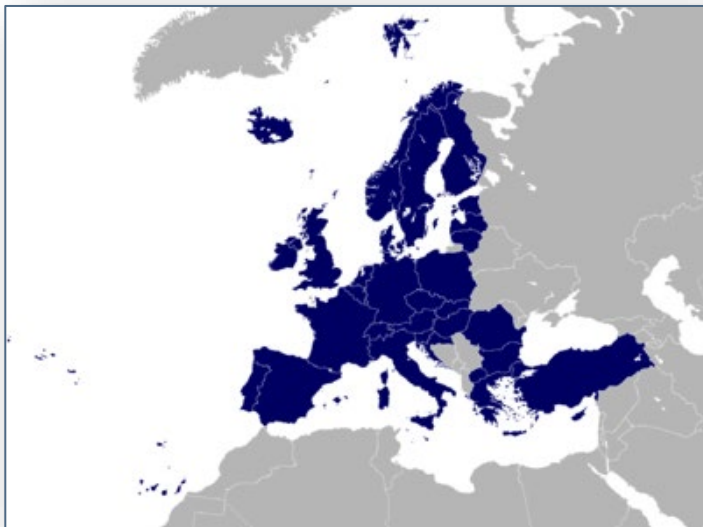

Workshop for North Sea and Balkan & Black Sea
organized by InnovaWood

CEIPES

Co-funded by
the European Union

ahod360.infoproject.eu
ahod360.infoproject.eu/Community

Workshop All Hands on Deck

PROJECT NUMBER:
2022-1-ES01-KA220-VET-000087373

Agenda

AHOD360 project

Shipwright collaborative portal

More digital tools for shipwrights from ALLHANDSONDECK.EU

All Hands on Deck

The project

- Erasmus+ KA220-VET: Cooperation partnerships in vocational education and training
- 5 partners, 4 countries, 6 maritime areas
- Duration: December 2022– January 2025
- Addressing the digital transformation, contribute to innovation in traditional boatbuilding, adapt to needs of the labour market
- Rejuvenating the boatbuilding workforce through innovative learning systems
- Improving European connections within the craft
- Preserving knowledge and know-how